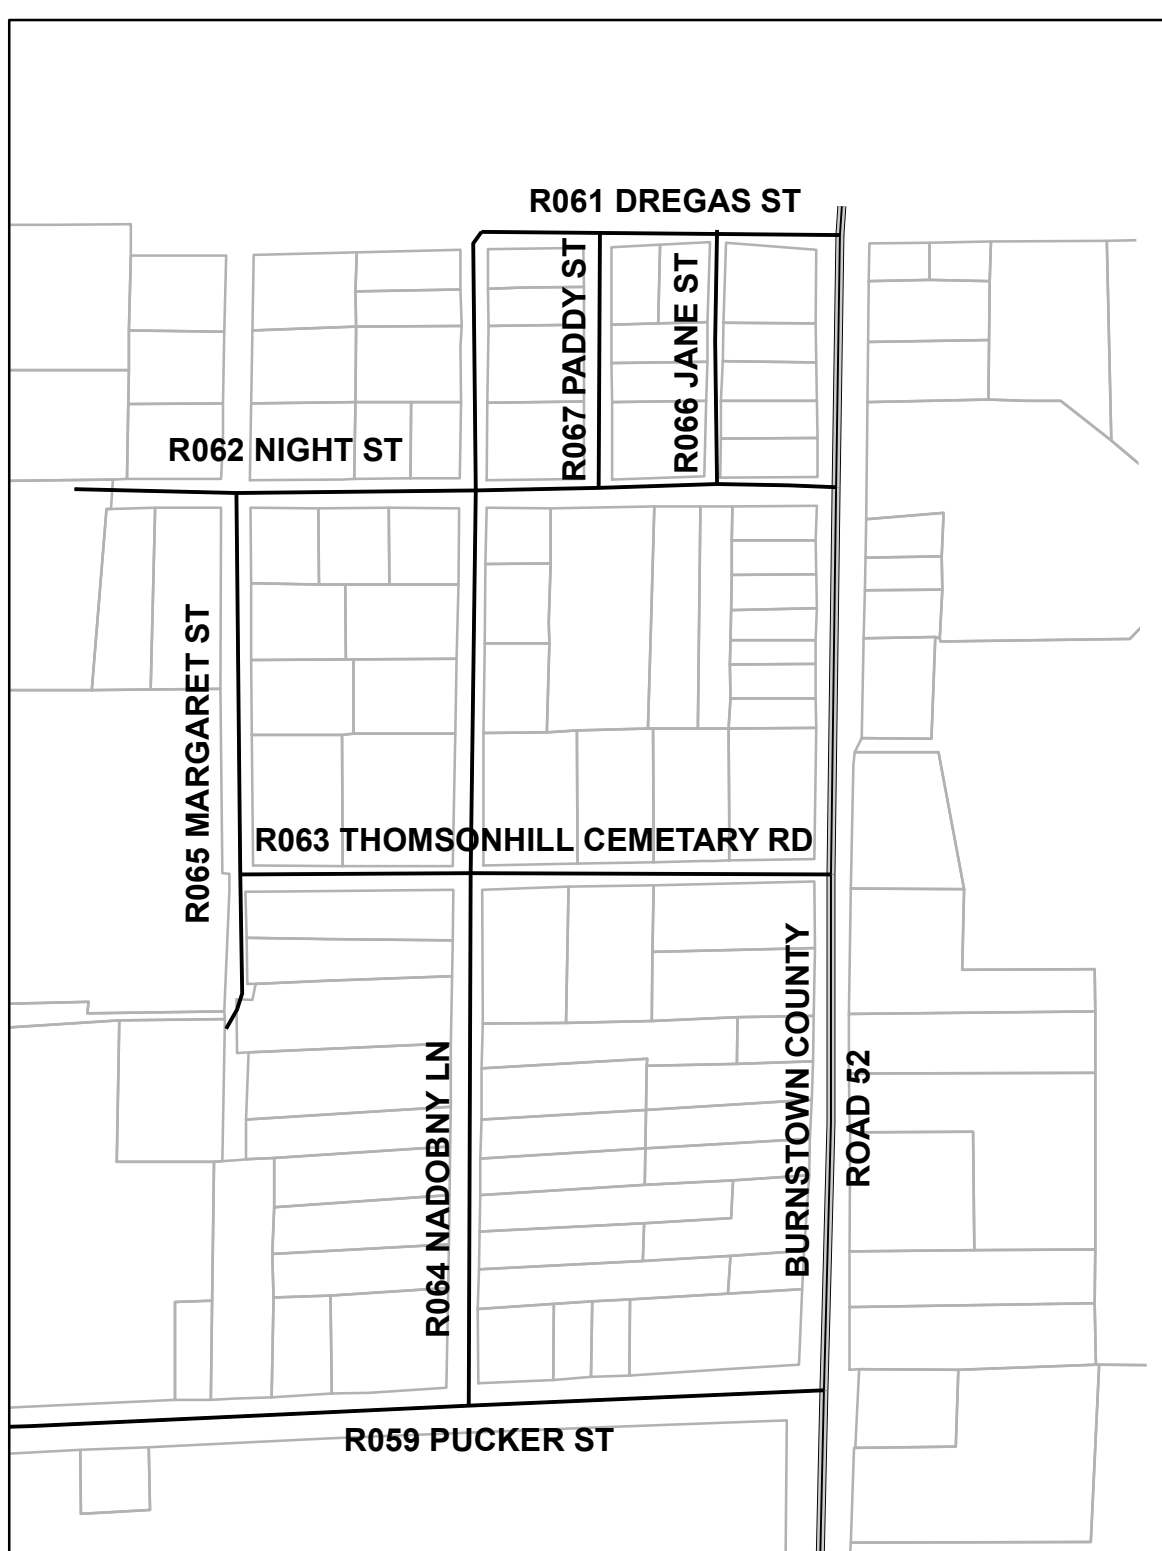

# TOWNSHIP OF HORTON ROAD MAP

GIS information received from County of Renfrew

Private Laneways shown on map are the responsibility of their respective owners. The Township of Horton does not provide maintenance services to privately owned laneways.

## Thomsonhill

## Cotieville

## Road Legend

- Road Ownership**
- Provincial Highways
  - County Roads
- Road Type**
- Paved (HCB)
  - Paved (LCB)
  - Gravel
- Road Segments**
- End of Road Segment

Linstyle indicates Road Type (HCB, LCB, Gravel)