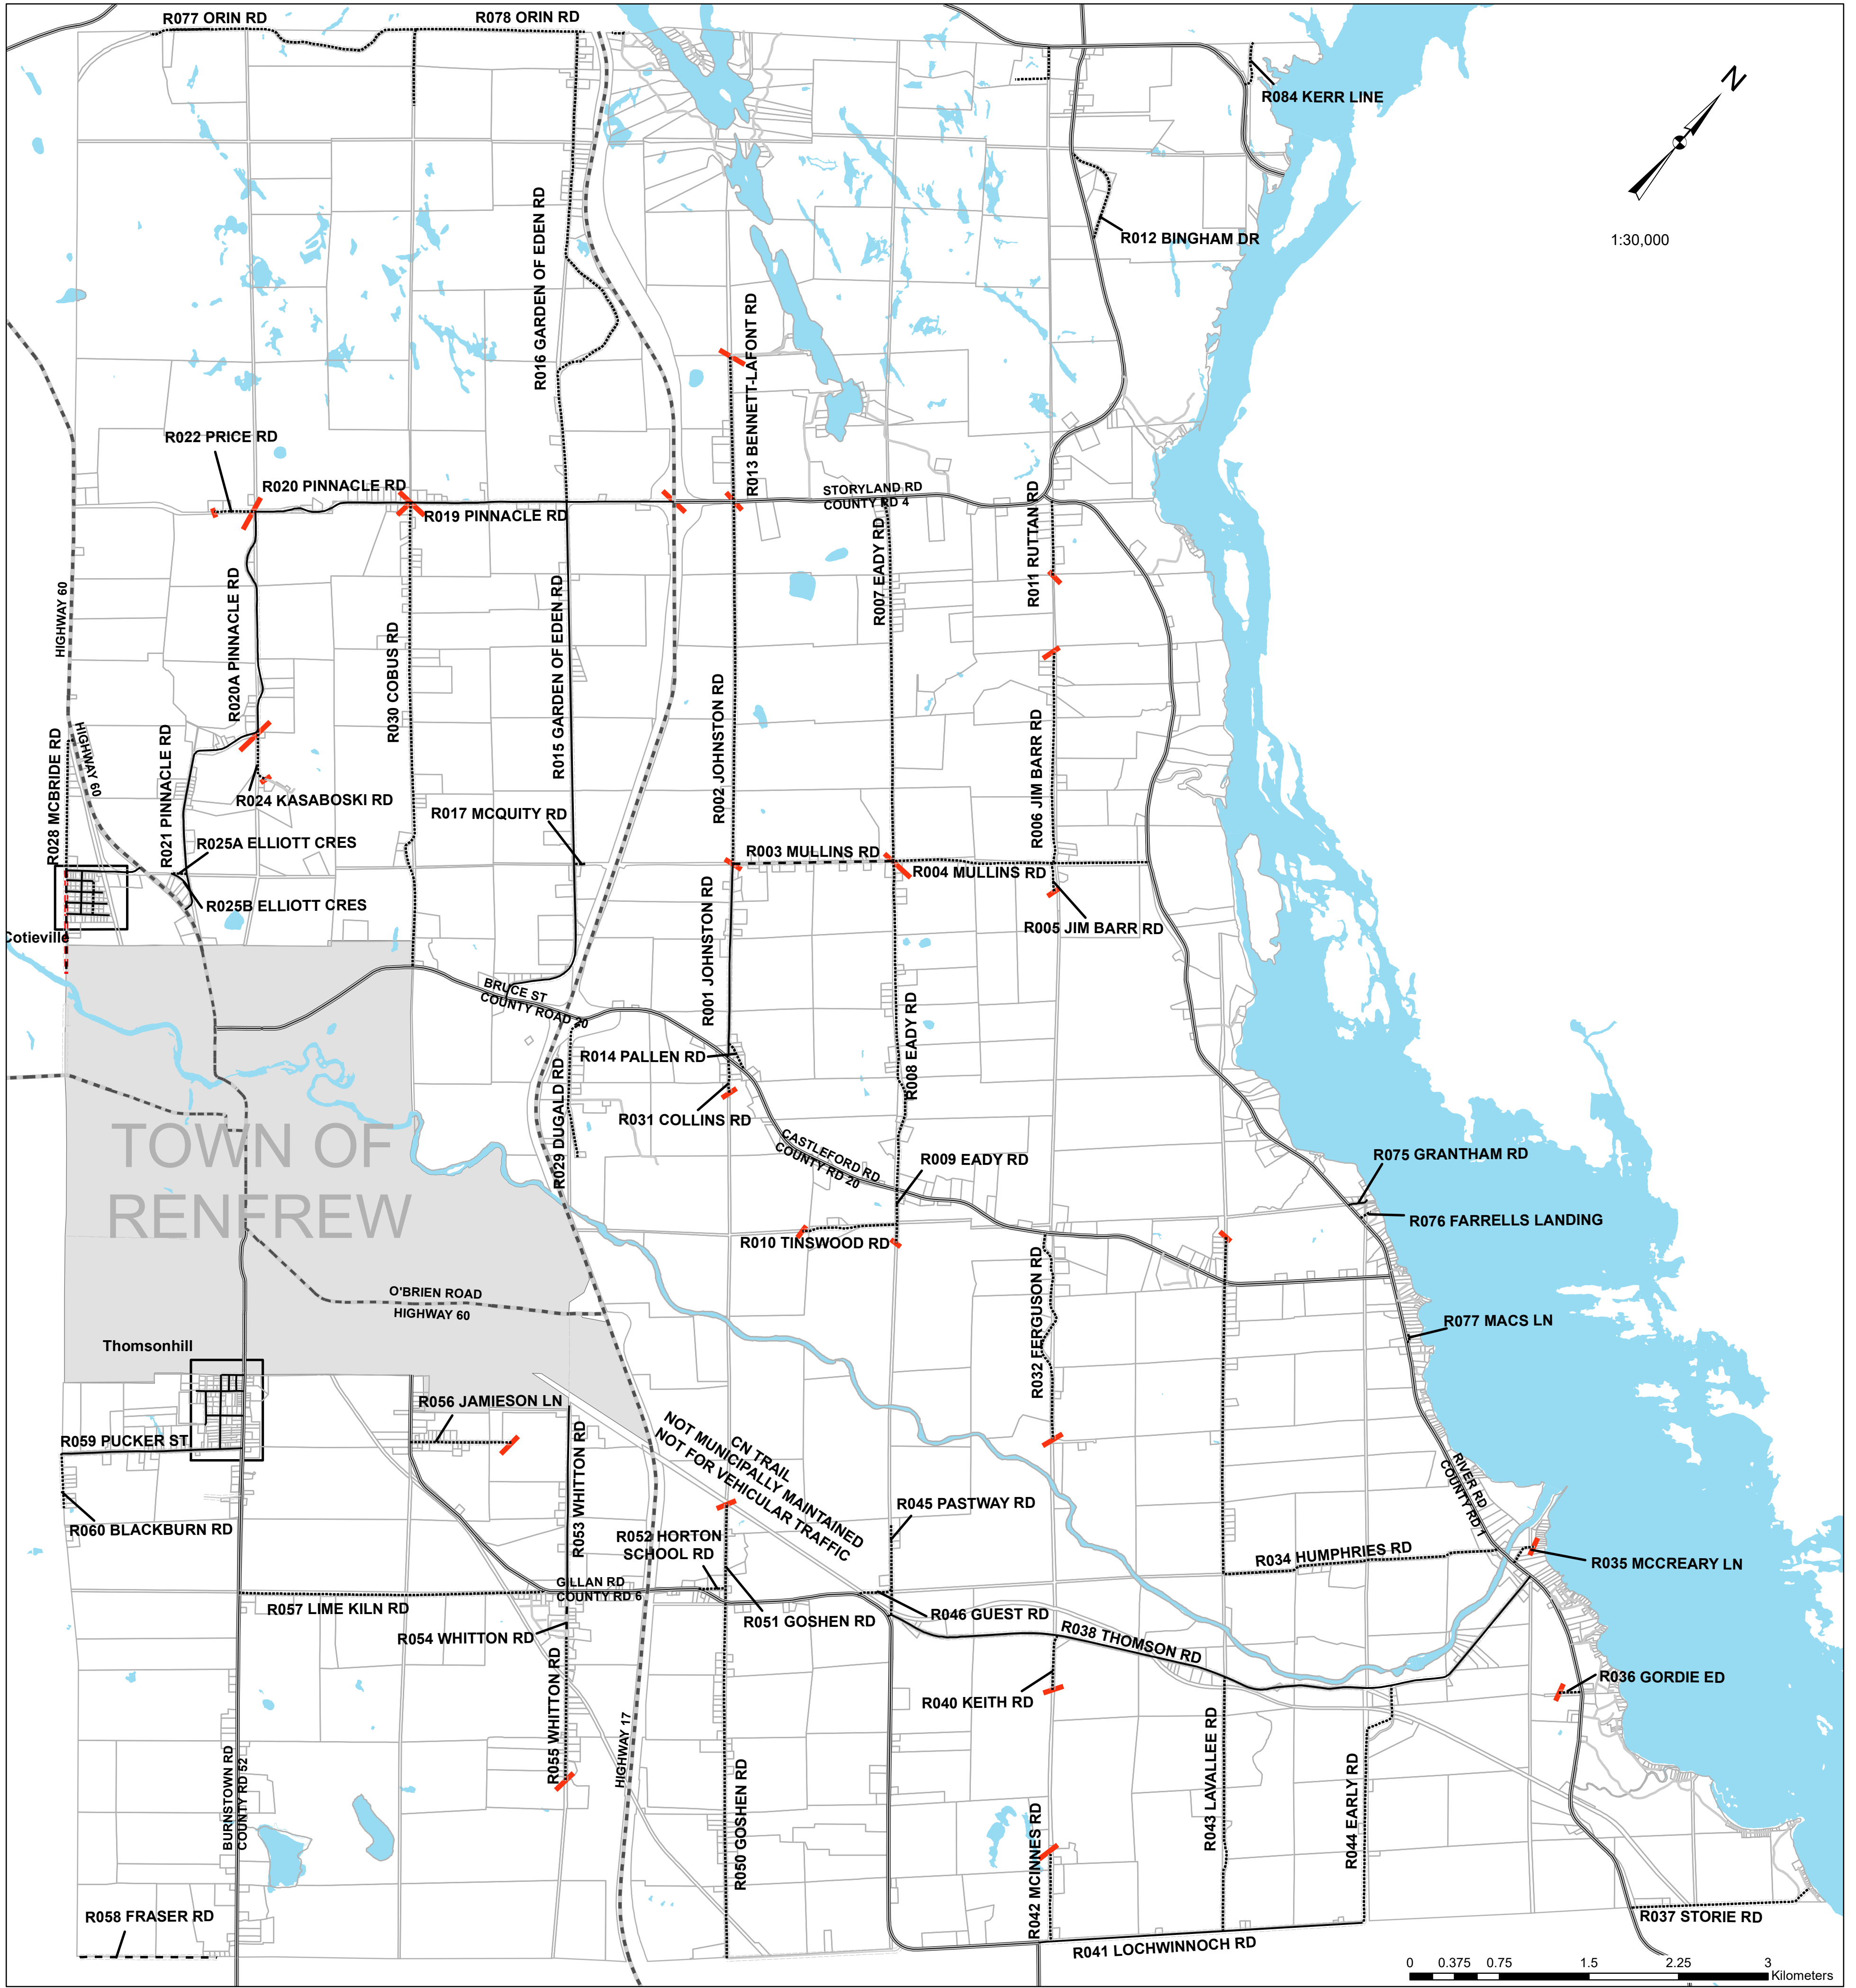

# TOWNSHIP OF HORTON ROAD MAP

GIS information received from County of Renfrew

Private Laneways shown on map are the responsibility of their respective owners. The Township of Horton does not provide maintenance services to privately owned laneways.

## Thomsonhill

## Cotieville

## Road Legend

- Road Ownership**
- Provincial Highways
  - County Roads
- Road Type**
- Paved (HCB)
  - Paved (LCB)
  - Gravel
- Road Segments**
- End of Road Segment

Linstyle indicates Road Type (HCB, LCB, Gravel)